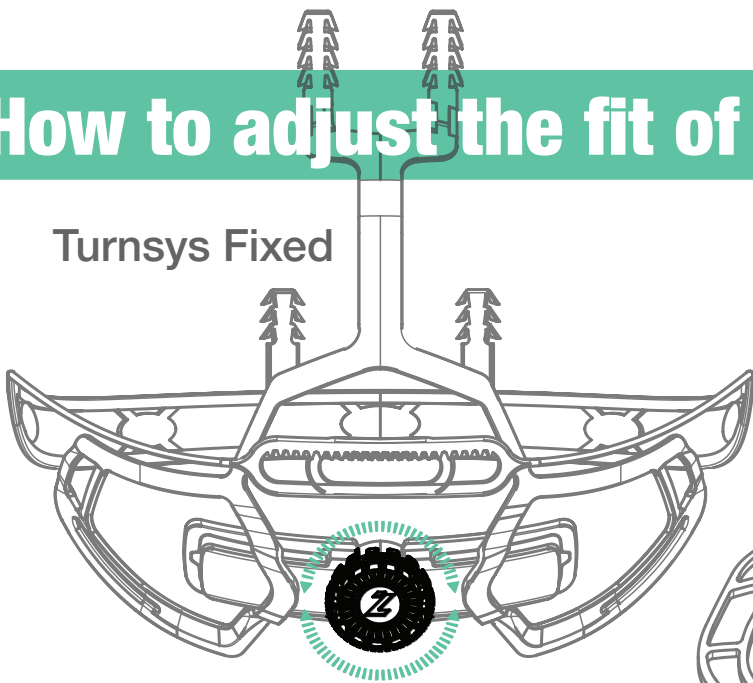

How to use your helmet

LAZER

KINETICORE

INTEGRATED ROTATIONAL
IMPACT PROTECTION

How to wear your helmet

How to adjust the fit of your helmet

Turnsys Fixed

Scrollsys