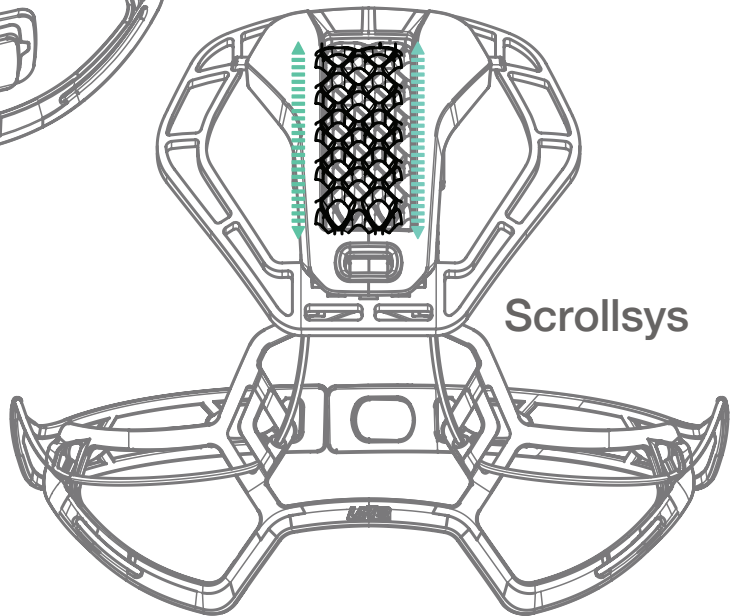

How to use your helmet

LAZER

KINETICORE

INTEGRATED ROTATIONAL
IMPACT PROTECTION

How to wear your helmet

How to adjust the fit of your helmet

Turnsys Fixed

Scrollsys

Turnsys

Rollsys

Advanced Turnsys

How to adjust the fit of your helmet

MOVE UP & DOWN
FOR A BETTER FIT

<https://qrco.de/HelmetFit>

Buckle Up

General duraflex buckle