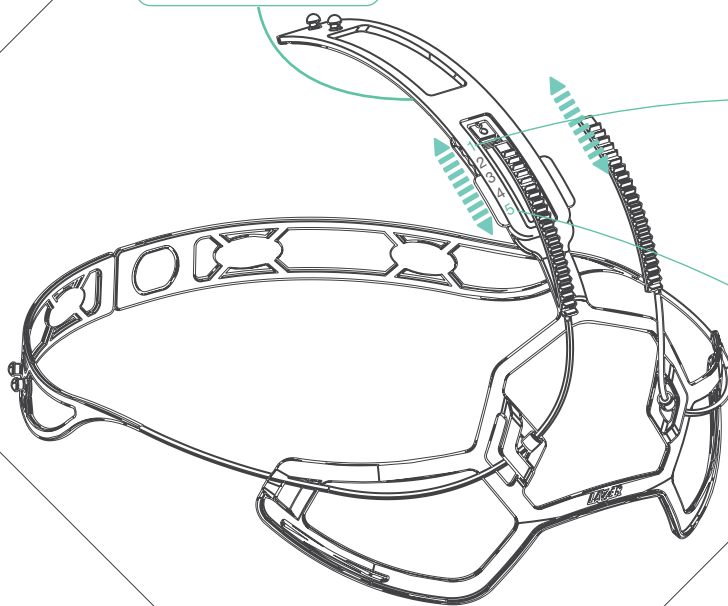

How to use your helmet

LAZER

KINETICORE

INTEGRATED ROTATIONAL
IMPACT PROTECTION

How to wear your helmet

How to adjust the fit of your helmet

Turnsys Fixed

Scrollsys

Turnsys

Rollsys

Advanced Turnsys

How to adjust the fit of your helmet

MOVE UP & DOWN
FOR A BETTER FIT

<https://qrco.de/HelmetFit>

Buckle Up

General duraflex buckle

Double D ring

Strap divider

Magnetic buckle

We've got you covered

Crash replacement

In the event of a crash, we will replace your damaged Lazer helmet for a new one. Keep your proof of purchase.

Money back guarantee