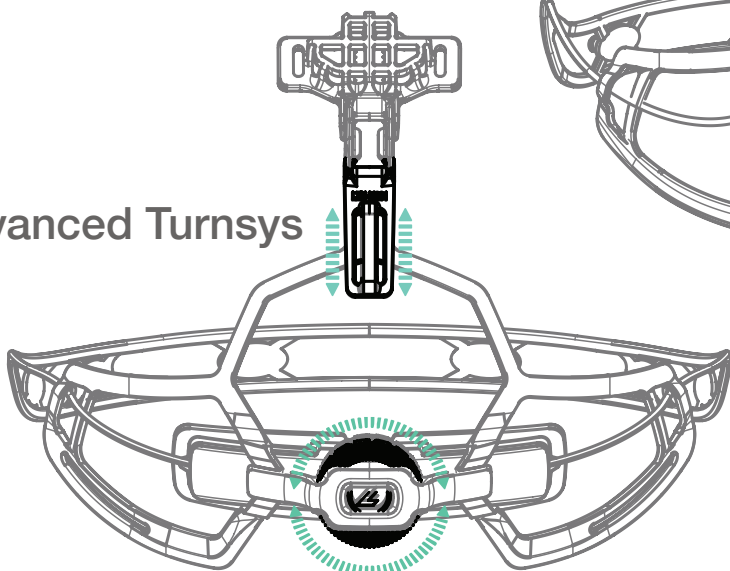

How to use your helmet

LAZER

KINETICORE

INTEGRATED ROTATIONAL
IMPACT PROTECTION

How to wear your helmet

How to adjust the fit of your helmet

Turnsys Fixed

Scrollsys

Turnsys

Rollsys

Advanced Turnsys

How to adjust the fit of your helmet

MOVE UP & DOWN
FOR A BETTER FIT

<https://qrco.de/HelmetFit>

Buckle Up

General duraflex buckle