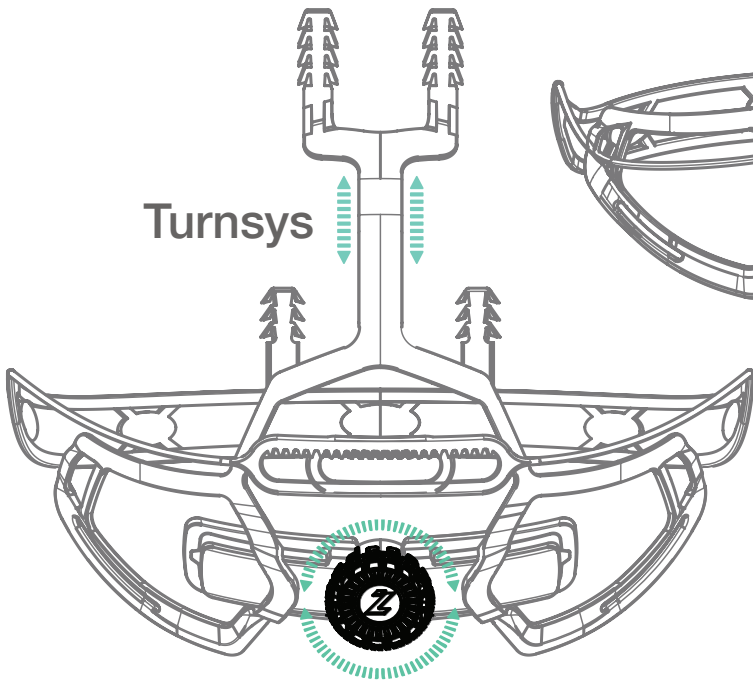

How to use your helmet

LAZER

KINETICORE

INTEGRATED ROTATIONAL
IMPACT PROTECTION

How to wear your helmet

How to adjust the fit of your helmet

Turnsys Fixed

Scrollsys

Turnsys

Rollsys

Advanced Turnsys

How to adjust the fit of your helmet

MOVE UP & DOWN
FOR A BETTER FIT

<https://qrco.de/HelmetFit>

Buckle Up

General duraflex buckle