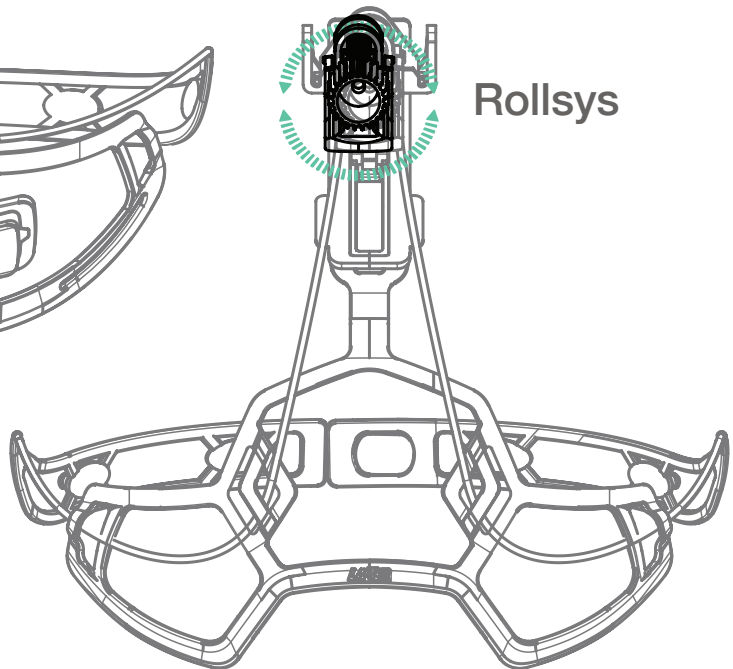

How to use your helmet

LAZER

KINETICORE

INTEGRATED ROTATIONAL
IMPACT PROTECTION

How to wear your helmet

How to adjust the fit of your helmet

Turnsys Fixed

Scrollsys

Turnsys

Rollsys

Advanced Turnsys

How to adjust the fit of your helmet

MOVE UP & DOWN
FOR A BETTER FIT

<https://qrco.de/HelmetFit>

Buckle Up

General duraflex buckle