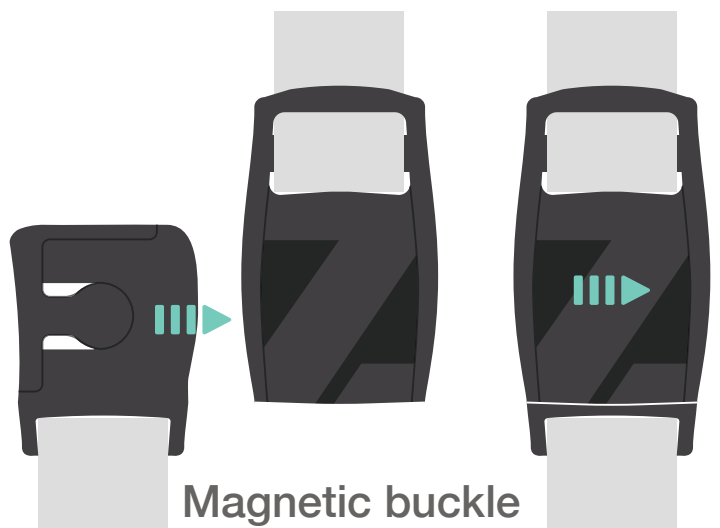

Strap divider

Magnetic buckle