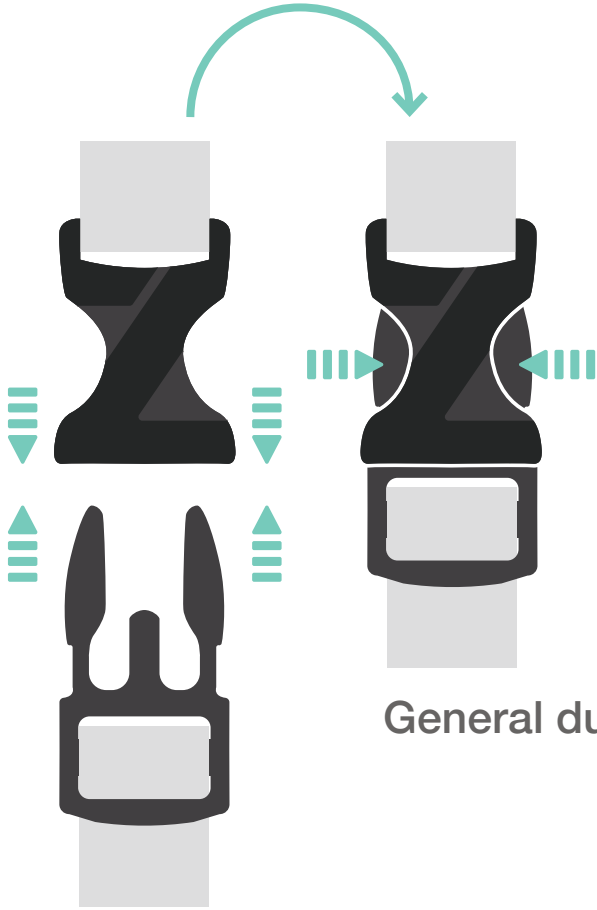

Turnsys

Rollsys

Advanced Turnsys

How to adjust the fit of your helmet

MOVE UP & DOWN
FOR A BETTER FIT

<https://qrco.de/HelmetFit>

Buckle Up

General duraflex buckle